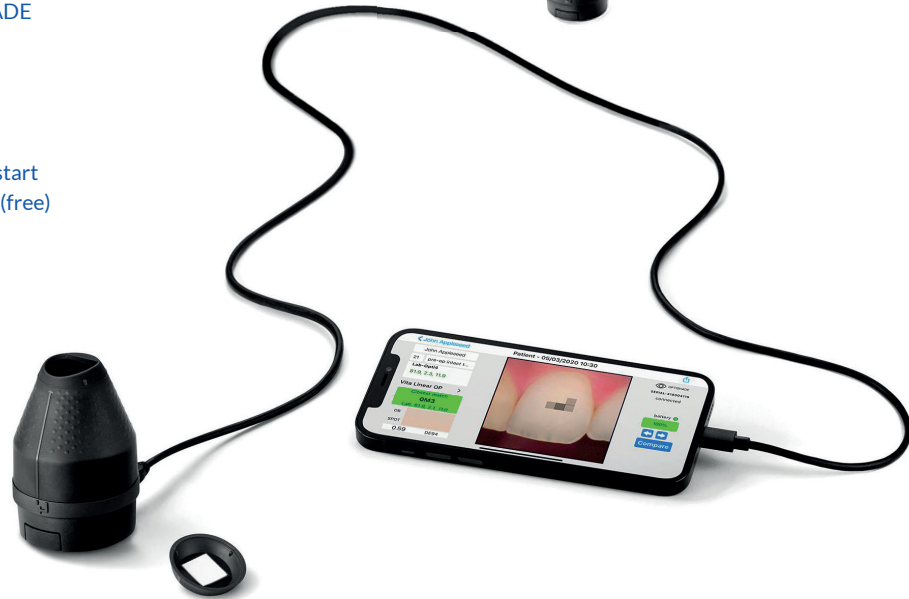

OptiShade is a unique and innovative dental colourimeter. It is specifically designed for measuring the colour of teeth and dental restorations.

OptiShade works exclusively with an iPhone, iPad or iPod (not supplied) via an App available for free on AppStore.

Product code: 70100-OS

£1,495

(All prices exclude VAT and carriage. E & OE)

Smile Lite MDP2 Master Set

The Smile Lite MDP2 is a plug & play device that is easy to use, doesn't need a special App, calibration process or specific training. When making the comparison with traditional photography with an SLR (single lens reflex) camera, the Smile Lite MDP2 can be described as a mini photo-studio and will allow you to drastically improve your photographic results with the camera on your smart phone.